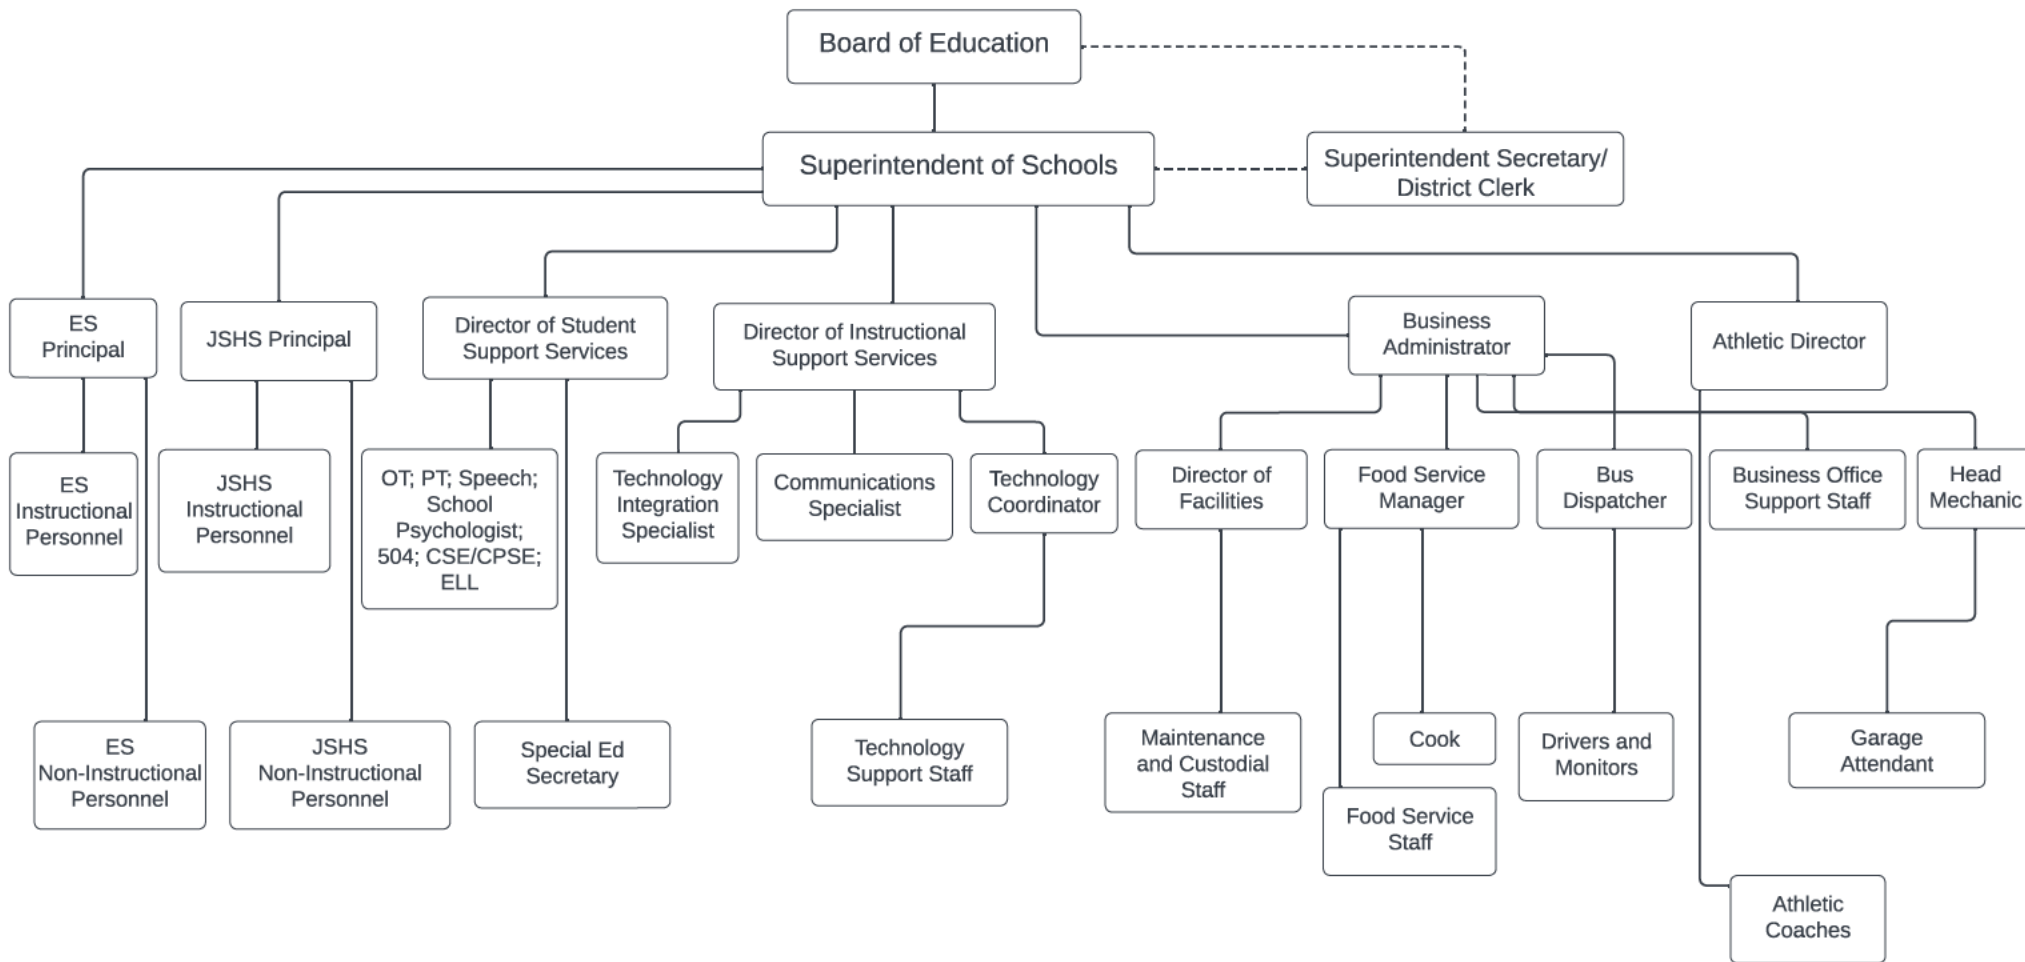

Administration

**TULLY CENTRAL SCHOOL DISTRICT
2022-23 ORGANIZATION CHART**

Adoption: 04-03-2018
Revised: 03-06-2023